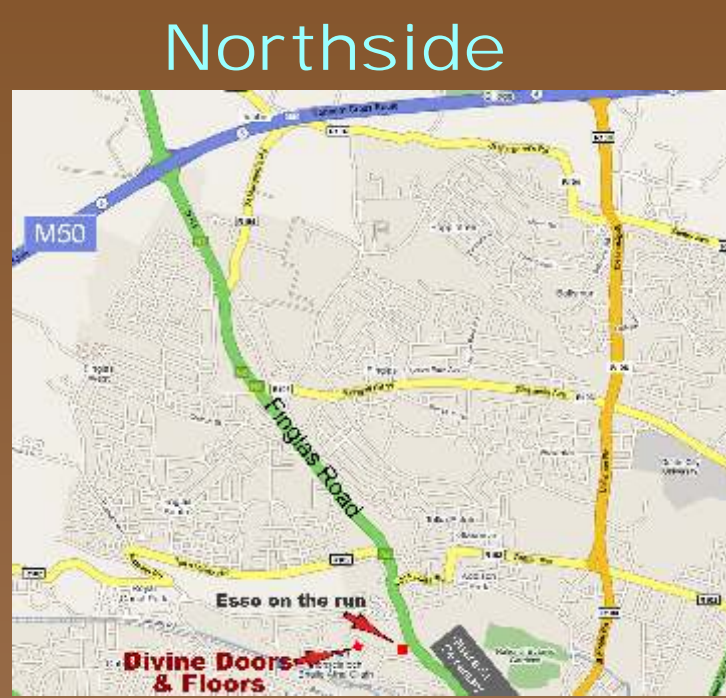

SPANISH & ITALIAN STYLING

Luxurious Spanish and Italian styling is brought to life through the Divine Doors & Floors collection. Choose from a design range that is both contemporary and timeless - the fingerprint of nature lives on... in the artistry of our designs.

Unit 33 Slaney Road
Dublin Industrial Estate
Glasnevin Dublin 11
Tel: (01)860 1480